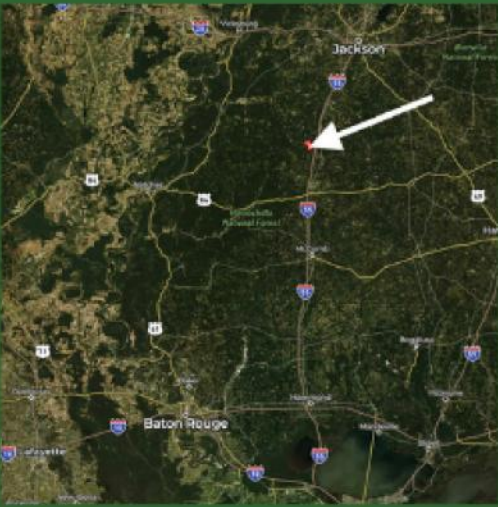

WWW.HOPPERMS.COM

INFORMATION IS BELIEVED TO BE ACCURATE BUT NOT GUARANTEED

Slay Wildernes Equity Share

LOCATED IN COPIAH COUNTY - LESS THAN HOUR FROM JACKSON MS METRO AREA
2 HRS FROM BATON ROUGE LA

Call me today!